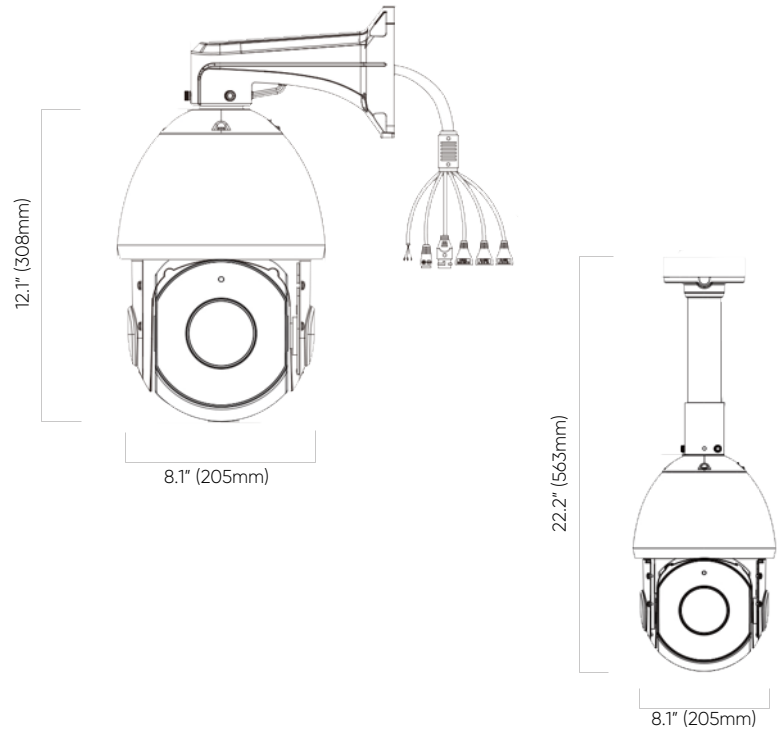

AVC-NPTZ51X30L
5MP FULL-SIZE PTZ DOME NETWORK CAMERA

5MP FULL-SIZE PTZ DOME NETWORK CAMERA

5MP PTZ DOME NETWORK CAMERA WITH INFINITE-STAR™ FEATURES

The AVYCON AVC-NPTZ51X30L camera is a 5MP 30X PTZ Dome Network Camera using InfiniteStar™ technology, with an ultra-low 0.005 lux sensitivity, providing crisp color images of the environment even at night. This camera supports True Day and Night mode, PoE, and up to 656ft. of Smart IR Illumination. The camera also features Alarm Input/Output connections, Audio Input/Output, a microSD slot (256GB max capacity), and is ONVIF Profile G, Q, S, T and API Compliant. Optional accessories for this camera include Junction Box, Wall, Ceiling, Pole and Corner Mounts.

FUNCTIONS

- 5MP (2592 × 1944) @ 30fps / 1080P @ 60fps
- Max. resolution: 2592 x 1944
- Supports Smart H.265/H.264 encoding
- True Day & Night ICR with InfiniteStar™ Technology
- Up to 0.005Lux Sensitivity with InfiniteStar™ Technology
- Up to 656ft. IR Illumination
- IR Anti-reflection Design
- 30X Optical Zoom
- 3D DNR, True WDR, HLC, BLC and ROI encoding
- 360° Endless Pan
- Supports PTZ Auto Tracking
- 1 channel Audio input; 1 channel Audio output
- 4 channel Alarm input; 2 channel Alarm output
- Built-in micro SD card slot (max. 256 GB)
- AC 24V (3A) / PoE+ (802.3at, 25.5W Max)
- IP66 Ingress Protection
- Supports remote access with Windows, macOS, iOS and Android
- Operating Temperature: -40°F - 140°F, less than 90% RH

DIMENSIONS

Unit : inch (mm)

OPTIONAL ACCESSORIES

AVM-P-DDMTS-A1

AVM-P-PMT-A1

AVM-P-CMT-A1

AVM-P-PWMTL-A1
(Included)

AVM-P-PCMTL-A1